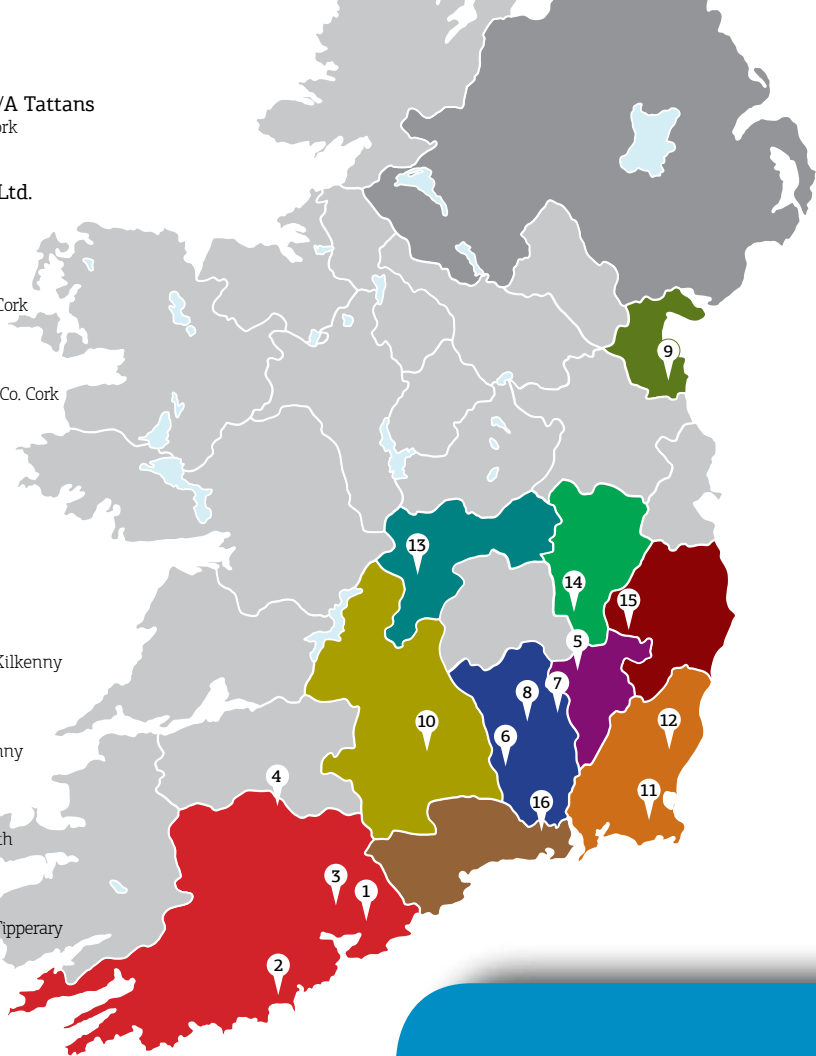

ISTA
IRISH SEED TRADE
ASSOCIATION

www.irishseedtrade.ie

The Irish Seed Trade Association (ISTA) represents multipliers, producers and distributors of certified seed in Ireland. Its role is to promote the use of certified seed in tillage, forage and grassland crops and to ensure the best varieties of seed are made available to Irish farmers.